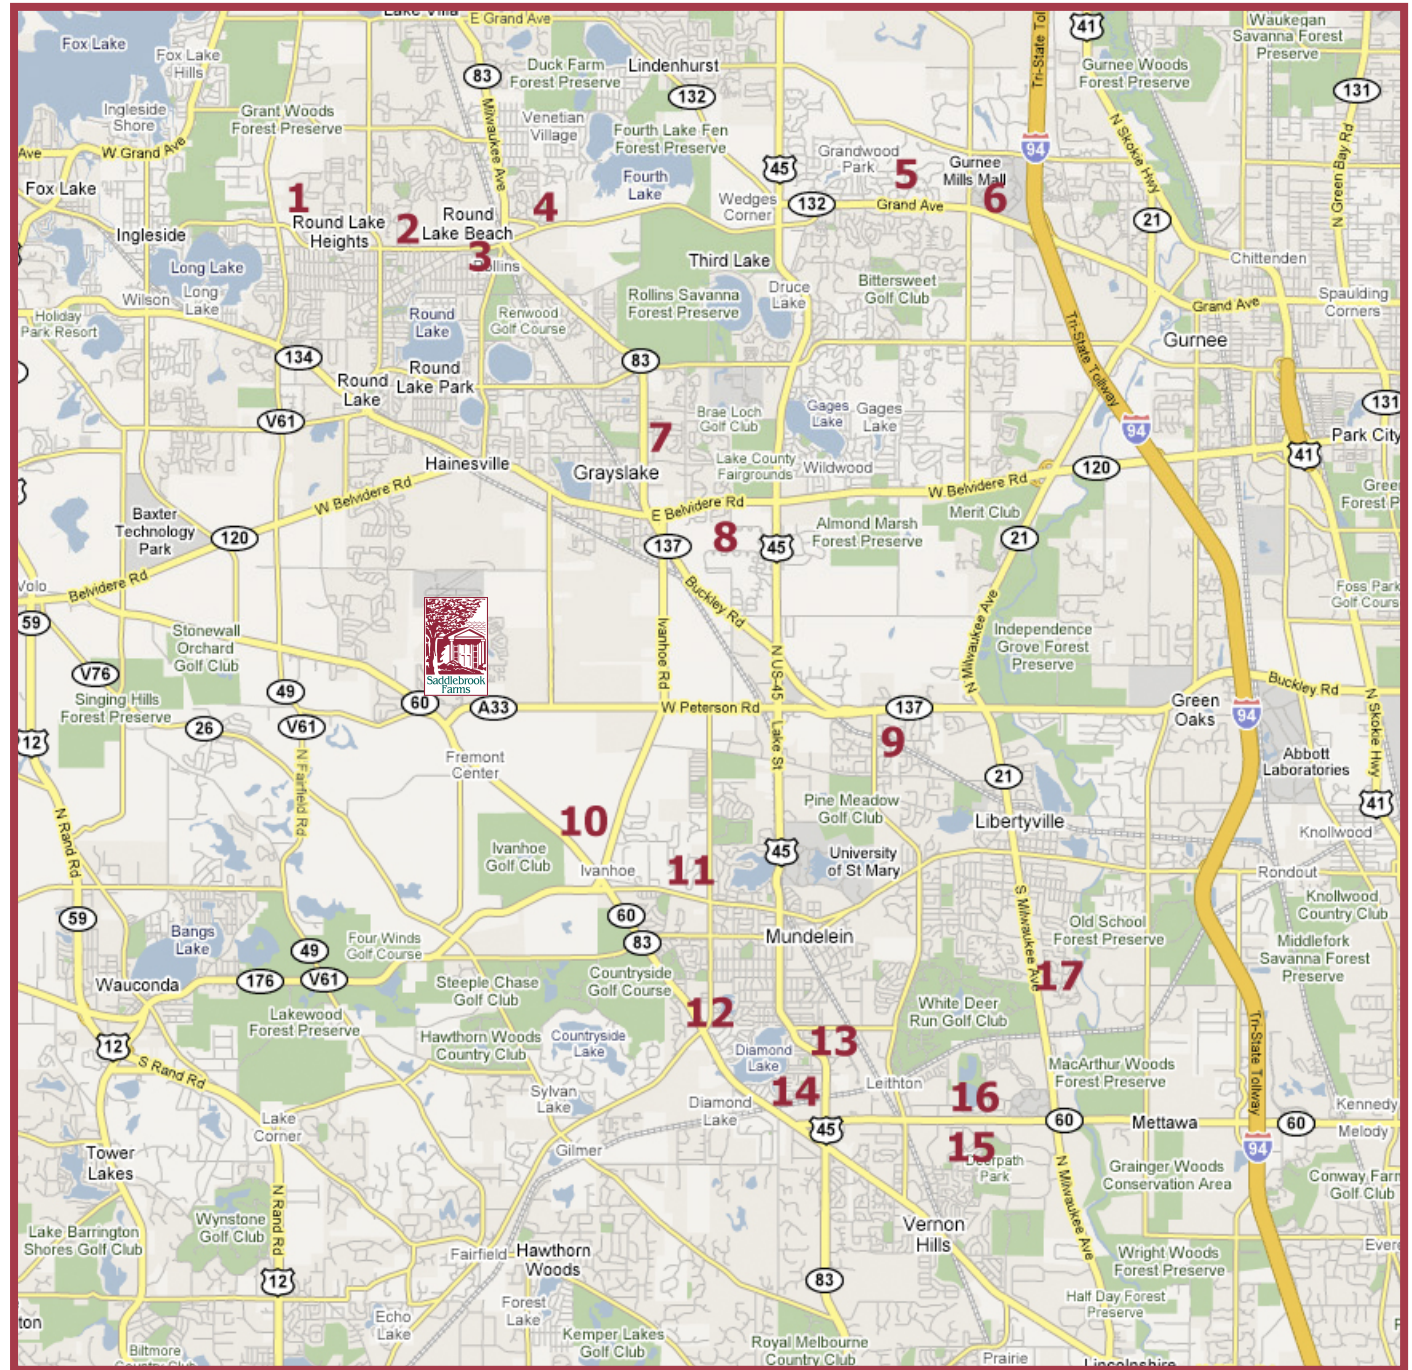

A GUIDE TO LOCAL SHOPPING

1. **JEWEL FOODS**
(ROLLINS RD., ROUND LAKE BEACH)
2. **ALDI FOODS**
(ROLLINS RD., ROUND LAKE BEACH)
3. **DOMINICK'S**
(ROLLINS RD., ROUND LAKE BEACH)
4. **GARDEN FRESH MARKET**
(ROLLINS RD., ROUND LAKE BEACH)
5. **DOMINICK'S**
(GRAND AVE., GURNEE)
6. **JEWEL FOODS**
(GRAND AVE., GURNEE)
7. **PIGGLY WIGGLY**
(CENTER ST., GRAYSLAKE)
8. **JEWEL FOODS**
(ROUTE 120, GRAYSLAKE)
9. **SUNSET FOODS**
(PETERSON RD., LIBERTYVILLE)
10. **SUPER TARGET**
(ROUTE 60, MUNDELEIN)
11. **DOMINICK'S**
(ROUTE 176, MUNDELEIN)
12. **ALDI FOODS**
(ROUTE 60, MUNDELEIN)
13. **JEWEL FOODS**
(LAKE ST., MUNDELEIN)
14. **GARDEN FRESH MARKET**
(ROUTE 60, MUNDELEIN)
15. **SUPER TARGET**
(VERNON HILLS)
16. **DOMINICK'S**
(ROUTE 60, VERNON HILLS)
17. **JEWEL FOODS**
(MILWAUKEE AVE., LIBERTYVILLE)

For a directory of facilities, services, shopping and other points of interest in the area, please visit the Saddlebrook Farms Information Center.

23000 West Peterson Road
Grayslake, Illinois 60030
(847) 223-6000
www.saddlebrookfarms.net